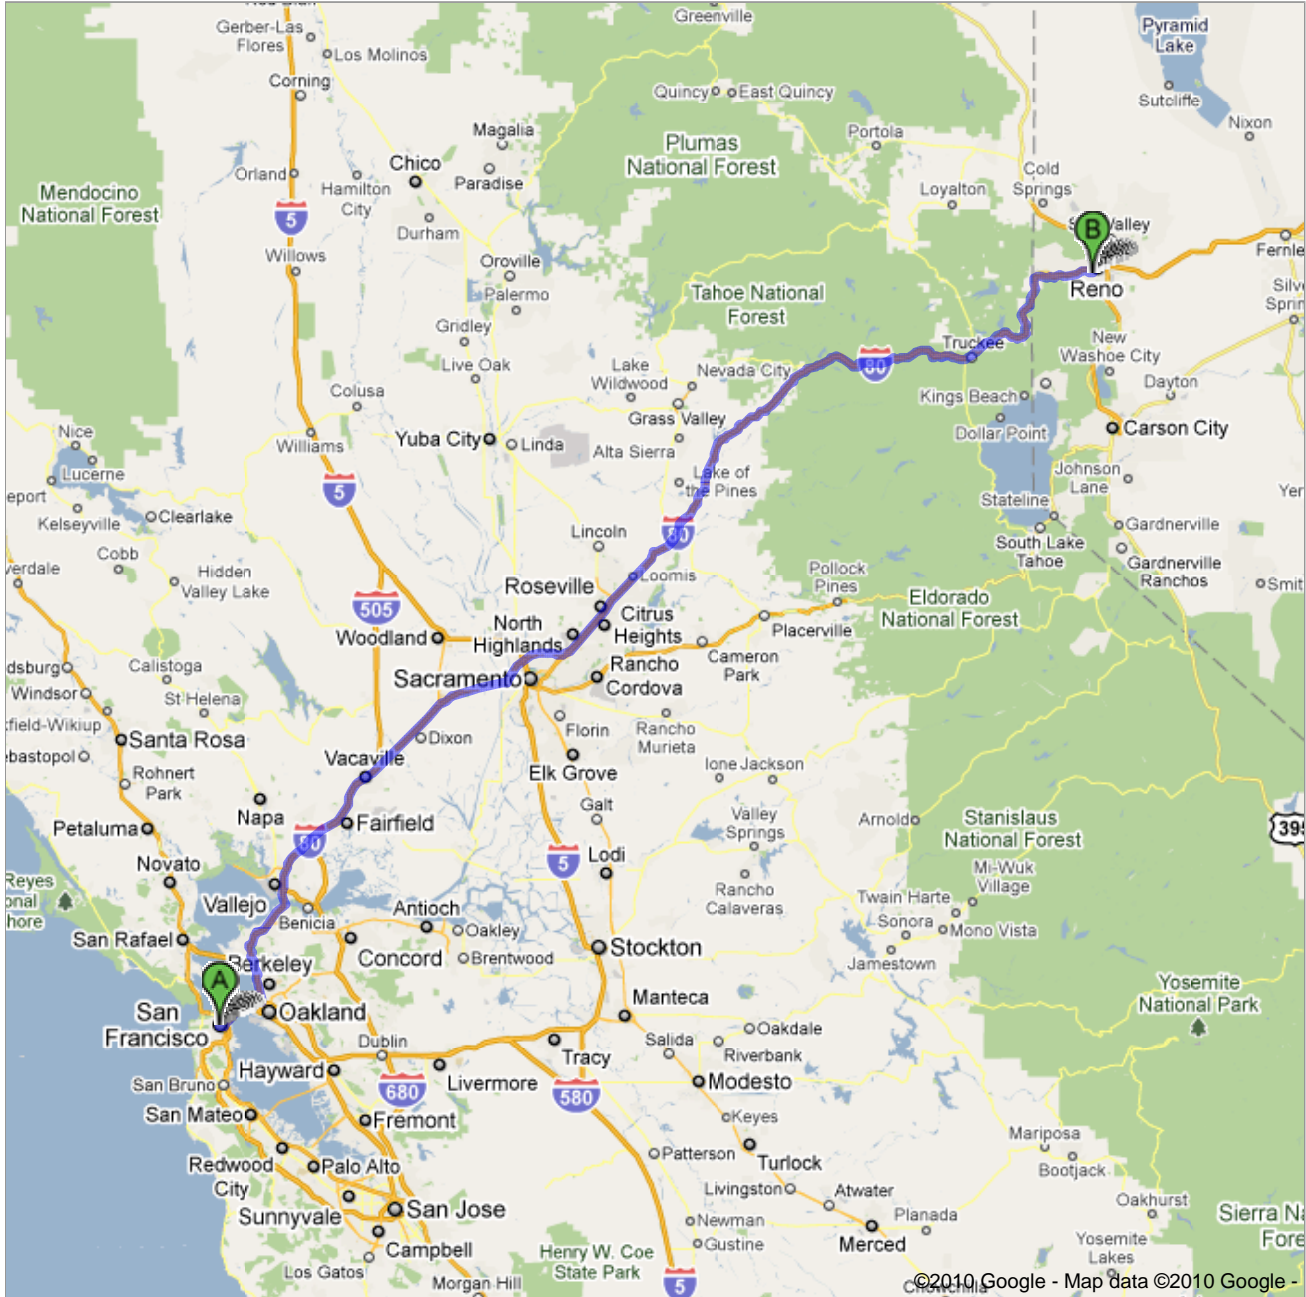

**Directions to Idlewild Swimming Pool**

1805 Idlewild Drive, Reno, NV 89509-1017 - (775)

334-2267

**218 mi – about 3 hours 56 mins**

**Save trees. Go green!**  
Download Google Maps on your phone at [google.com/gmm](http://google.com/gmm)

 San Francisco, CA

1. Head **northeast** on **Market St** toward **S Van Ness Ave** go 52 ft  
total 52 ft
-  2. Turn **right** at **S Van Ness Ave** go 0.4 mi  
total 0.4 mi  
About 2 mins
-  3. Slight **right** to merge onto **US-101 S** toward **I-80 E/Oakland/San Jose** go 0.6 mi  
total 1.1 mi  
About 1 min
-  4. Take the exit on the **left** onto **I-80 E** toward **Bay Bridge/Oakland** go 216 mi  
total 217 mi  
**Partial toll road**  
Entering Nevada  
About 3 hours 48 mins
-  5. Take exit **12** for **Keystone Ave** go 0.3 mi  
total 217 mi
-  6. Turn **right** at **Keystone Ave** go 0.6 mi  
total 218 mi  
About 2 mins
-  7. Slight **right** toward **Keystone Ave** go 52 ft  
total 218 mi
8. Continue straight onto **Keystone Ave** go 0.1 mi  
total 218 mi
-  9. Turn **right** at **Riverside Dr** go 0.1 mi  
total 218 mi
-  10. Take the 1st **left** onto **Booth St** go 207 ft  
total 218 mi
-  11. Take the 1st **right** onto **Idlewild Dr** go 0.4 mi  
total 218 mi  
Destination will be on the right  
About 1 min

 Idlewild Swimming Pool  
1805 Idlewild Drive, Reno, NV 89509-1017 - (775) 334-2267

These directions are for planning purposes only. You may find that construction projects, traffic, weather, or other events may cause conditions to differ from the map results, and you should plan your route accordingly. You must obey all signs or notices regarding your route.