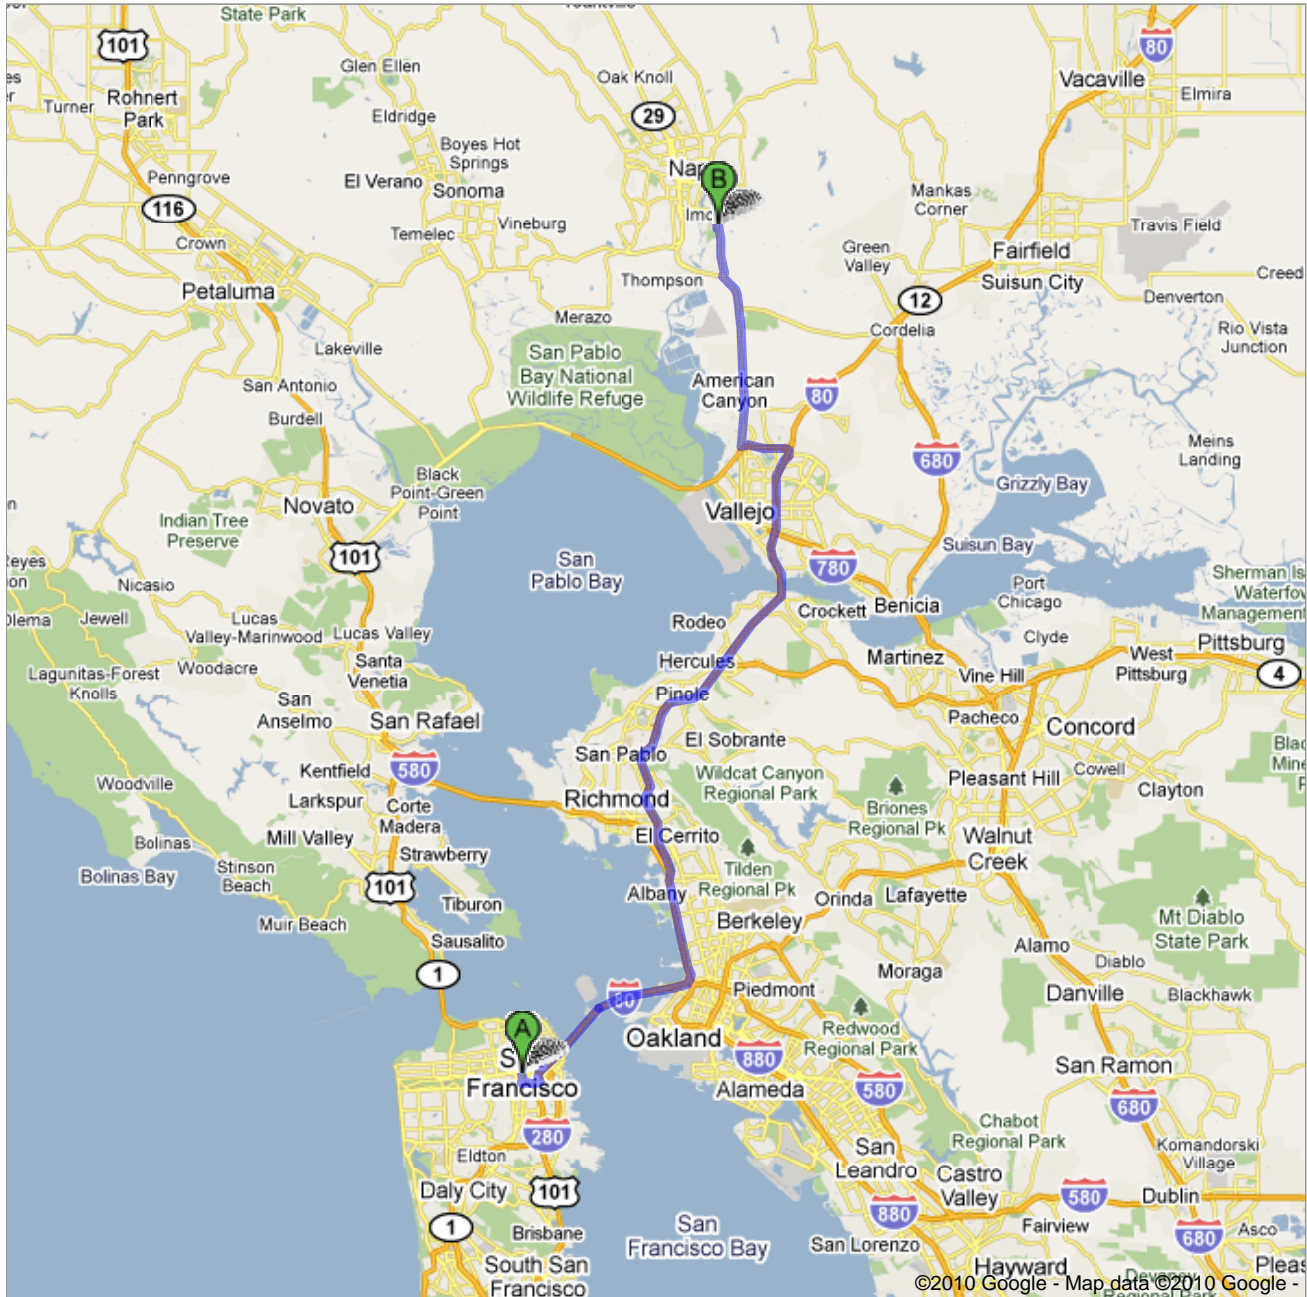

**Directions to Napa Valley College**

2277 Napa Vallejo Hwy, Napa, CA 94558-7555 - (707) 253-3000

**45.4 mi** – about **54 mins** – up to 1 hour 30 mins in traffic

**Save trees. Go green!**  
Download Google Maps on your phone at [google.com/gmm](http://google.com/gmm)

 San Francisco, CA

	1. Head <b>northeast</b> on <b>Market St</b> toward <b>S Van Ness Ave</b>	go 52 ft total 52 ft
	2. Turn <b>right</b> at <b>S Van Ness Ave</b> About 2 mins	go 0.4 mi total 0.4 mi
	3. Slight <b>right</b> to merge onto <b>US-101 S</b> toward <b>I-80 E/Oakland/San Jose</b> About 1 min	go 0.6 mi total 1.1 mi
	4. Take the exit on the <b>left</b> onto <b>I-80 E</b> toward <b>Bay Bridge/Oakland</b> <b>Partial toll road</b> About 31 mins	go 32.4 mi total 33.4 mi
	5. Take exit <b>33</b> to merge onto <b>CA-37 W</b> toward <b>Napa</b> About 2 mins	go 2.2 mi total 35.6 mi
	6. Take exit <b>19</b> for <b>CA-29/Sonoma Blvd</b> toward <b>Napa</b>	go 0.3 mi total 35.9 mi
	7. Turn <b>right</b> at <b>CA-29 N/Sonoma Blvd</b> Continue to follow CA-29 N About 12 mins	go 7.1 mi total 43.0 mi
	8. Turn <b>right</b> at <b>CA-221 N/Napa Vallejo Hwy</b> About 3 mins	go 2.0 mi total 45.0 mi
	9. Turn <b>left</b> at <b>Streblow Dr</b> About 1 min	go 0.1 mi total 45.1 mi
	10. Take the 1st <b>right</b> onto <b>College Way</b>	go 0.2 mi total 45.4 mi
	11. Turn <b>left</b>	go 69 ft total 45.4 mi

Map data ©2010, Google, Sanborn

Directions weren't right? Please find your route on [maps.google.com](http://maps.google.com) and click "Report a problem" at the bottom left.